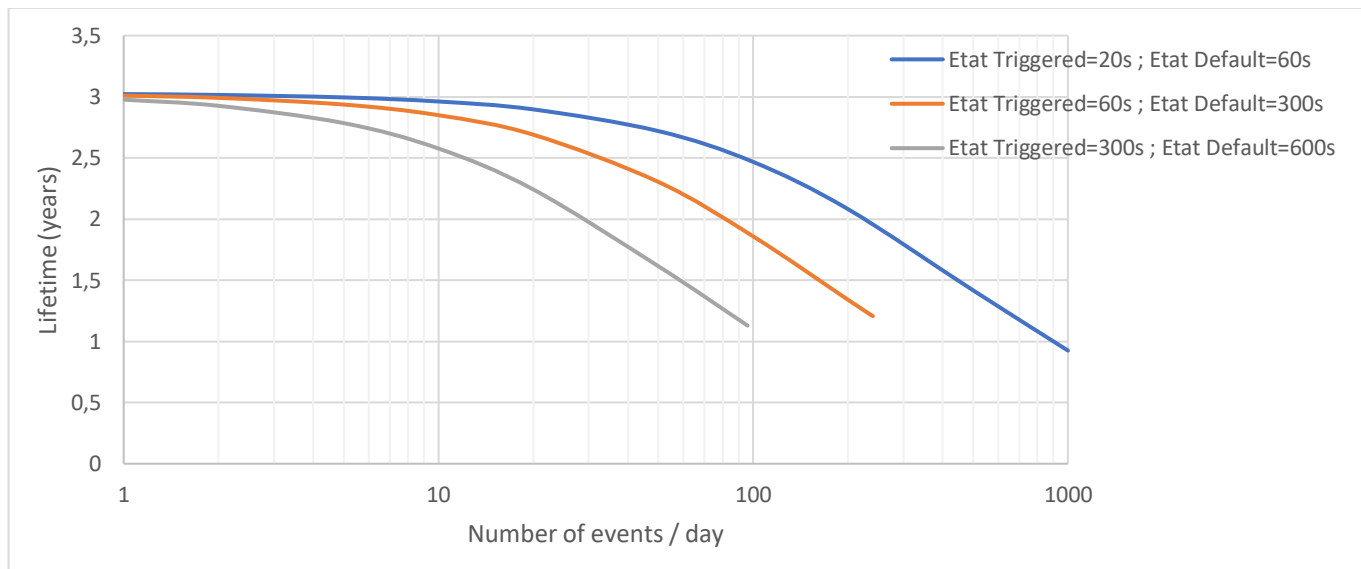

👁️ Lifetime depending on states duration « Triggered / Default » and number of events per day:

Parameter	Power	Recur. Triggered	Recur. Default	Resp. Triggered	Resp. Default	Long Sleep
Fixed value	+4 dBm	1s	10s	Power Save	Power Save	No