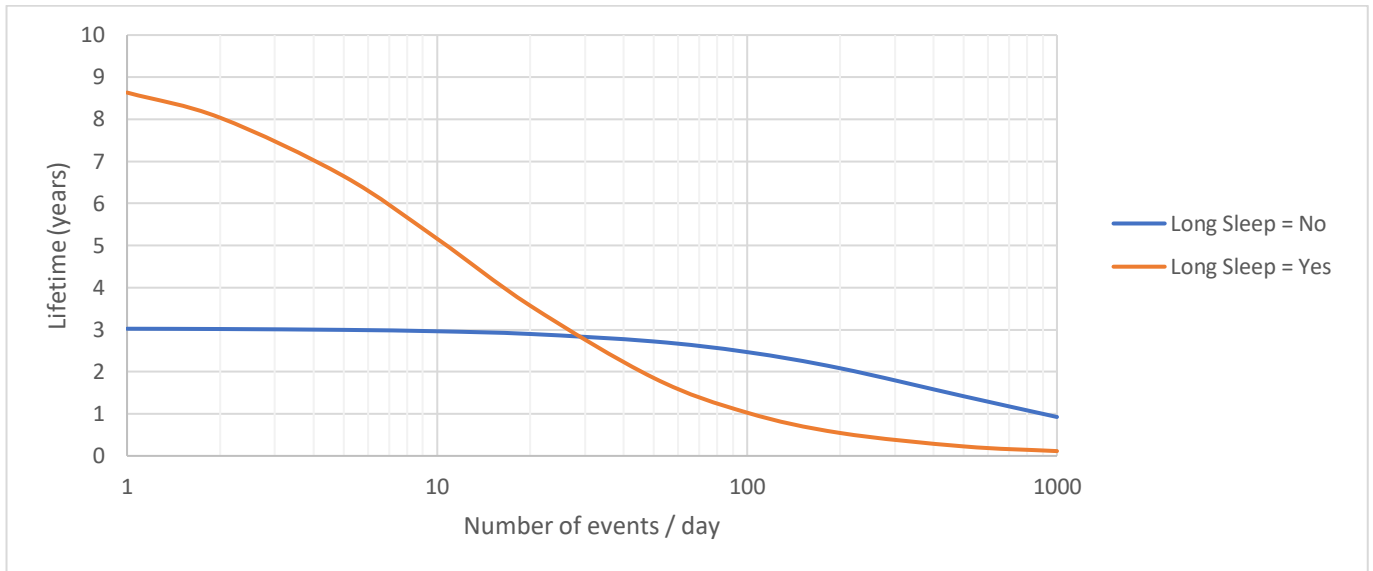

TAG: QUUPPA SLIM SERIES

Lifetime curves

QUUPPA

LIFETIME CURVES DEPENDING ON TRANSMISSION RECURRENCE

MEASUREMENT CONTEXT

Lifetime measurement in this document have been performed with following :

- **Product** : Quuppa SLIM ID
- **Version** : v1.0.1
- **Transmission recurrence** in mode « Triggered » : sweeping from 100ms to 1s
- **Transmission recurrence** in mode « Default » : sweeping from 1s to 10s
- **Transmission power** : 0dBm, +4 dBm
- **Long Sleep** : Activation/Deactivation of « Long Sleep » mode
- **State duration in** mode « **Triggered** » : sweeping from 1s to 5min
- **State duration in** mode « **Default** » : sweeping from 20s to 5min
- **Response mode** : there are 3 listening parameters : « Power Save », « Balanced » and « Fast ». To be selected in modes « Triggered » et « Default ».
- **Number of events** : sweeping from 1 to 1000 moves per day
- **Test temperature** : 25°C
- **Battery capacity** : 1 CR2016 battery with 20% derating.

The battery self-discharge, and inherent chemical lifetime, are limiting its use to 20 years, including storage.

Following curves are calculated for usage of geopositioning, in a transmit-on-movement mode. Possible downlink commands, OTA programming, etc... are not included in this calculation.

QUUPPA FORMAT

⦿ Lifetime with default parameters, depending on « Long Sleep » activation and number of events per day:

Parameter	Rec. Triggered	Rec. Default	Power	Resp. Triggered	Resp. Default	Duration Triggered	Duration Default
Fixed value	1s	10s	+4 dBm	Power Save	Power Save	20s	60s