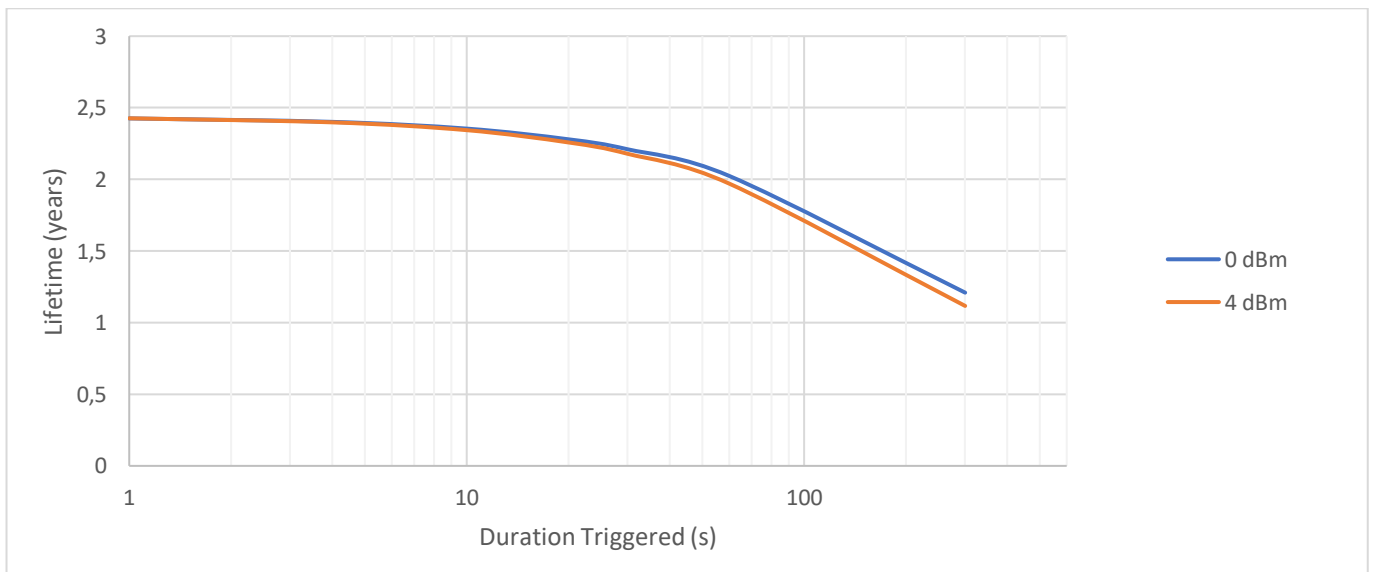

TAG: QUUPPA SLIM SERIES

Lifetime curves

QUUPPA

LIFETIME CURVES DEPENDING ON TRANSMISSION RECURRENCE

MEASUREMENT CONTEXT

Lifetime measurement in this document have been performed with following :

- **Product** : Quuppa SLIM ID
- **Version** : v1.0.1
- **Transmission recurrence** in mode « Triggered » : sweeping from 100ms to 1s
- **Transmission recurrence** in mode « Default » : sweeping from 1s to 10s
- **Transmission power** : 0dBm, +4 dBm
- **Long Sleep** : Activation/Deactivation of « Long Sleep » mode
- **State duration in** mode « **Triggered** » : sweeping from 1s to 5min
- **State duration in** mode « **Default** » : sweeping from 20s to 5min
- **Response mode** : there are 3 listening parameters : « Power Save », « Balanced » and « Fast ». To be selected in modes « Triggered » et « Default ».
- **Number of events** : sweeping from 1 to 1000 moves per day
- **Test temperature** : 25°C
- **Battery capacity** : 1 CR2016 battery with 20% derating.

The battery self-discharge, and inherent chemical lifetime, are limiting its use to 20 years, including storage.

Following curves are calculated for usage of geopositioning, in a transmit-on-movement mode. Possible downlink commands, OTA programming, etc... are not included in this calculation.

QUUPPA FORMAT

⦿ Lifetime with default parameters, depending on « Long Sleep » activation and number of events per day:

Parameter	Rec. Triggered	Rec. Default	Power	Resp. Triggered	Resp. Default	Duration Triggered	Duration Default
Fixed value	1s	10s	+4 dBm	Power Save	Power Save	20s	60s

⦿ Lifetime depending on state duration « triggered » and transmit power:

Parameter	Rec. Triggered	Rec. Default	Resp. Triggered	Resp. Default	Long Sleep	Duration Default	Nb evt/day
Fixed value	1s	10s	Power Save	Power Save	Non	60s	150