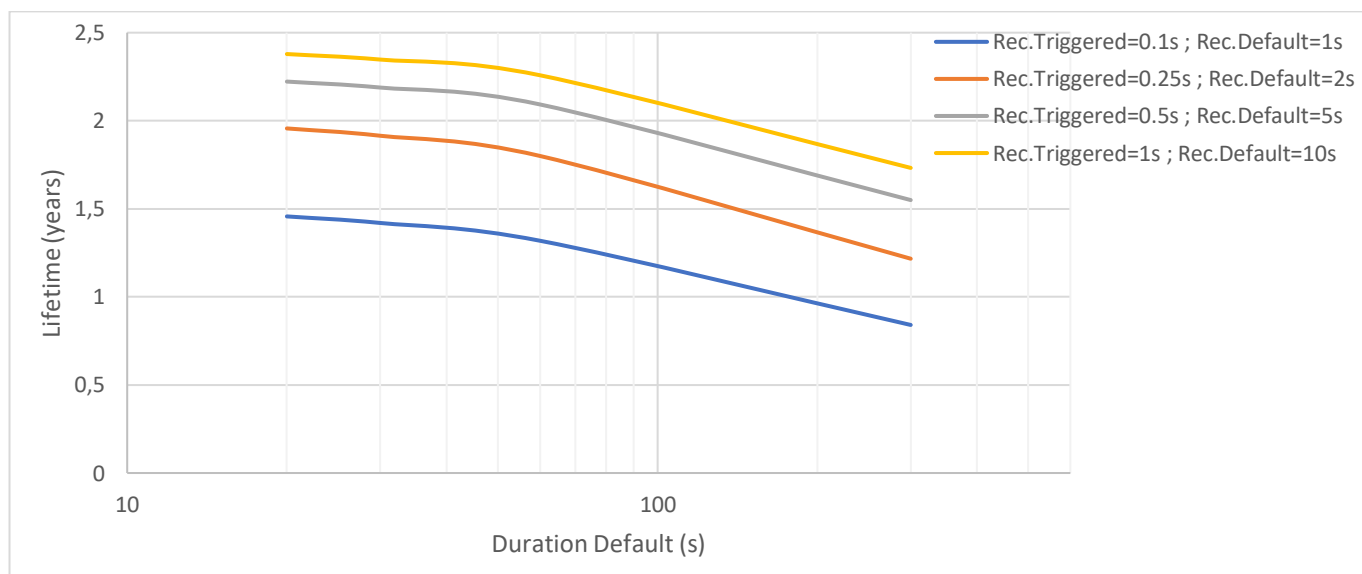

TAG: QUUPPA SLIM SERIES

Lifetime curves

QUUPPA

LIFETIME CURVES DEPENDING ON TRANSMISSION RECURRENCE

MEASUREMENT CONTEXT

Lifetime measurement in this document have been performed with following :

- **Product** : Quuppa SLIM ID
- **Version** : v1.0.1
- **Transmission recurrence** in mode « Triggered » : sweeping from 100ms to 1s
- **Transmission recurrence** in mode « Default » : sweeping from 1s to 10s
- **Transmission power** : 0dBm, +4 dBm
- **Long Sleep** : Activation/Deactivation of « Long Sleep » mode
- **State duration in** mode « **Triggered** » : sweeping from 1s to 5min
- **State duration in** mode « **Default** » : sweeping from 20s to 5min
- **Response mode** : there are 3 listening parameters : « Power Save », « Balanced » and « Fast ». To be selected in modes « Triggered » et « Default ».
- **Number of events** : sweeping from 1 to 1000 moves per day
- **Test temperature** : 25°C
- **Battery capacity** : 1 CR2016 battery with 20% derating.

⦿ Lifetime depending on state duration « triggered » and transmit power:

Parameter	Rec. Triggered	Rec. Default	Resp. Triggered	Resp. Default	Long Sleep	Duration Default	Nb evt/day
Fixed value	1s	10s	Power Save	Power Save	Non	60s	150

🕒 Lifetime depending on state duration « Triggered » and transmit recurrences in « Triggered / Default » :

Parameter	Power	Resp. Triggered	Resp. Default	Long Sleep	Duration Default	Nb evt/day
Fixed value	+4 dBm	Power Save	Power Save	No	60s	150

🕒 Lifetime depending on state duration « Default » and transmit recurrences in « Triggered / Default » :

Parameter	Power	Resp. Triggered	Resp. Default	Long Sleep	Duration Triggered	Nb evt/day
Fixed value	+4 dBm	Power Save	Power Save	No	20s	150