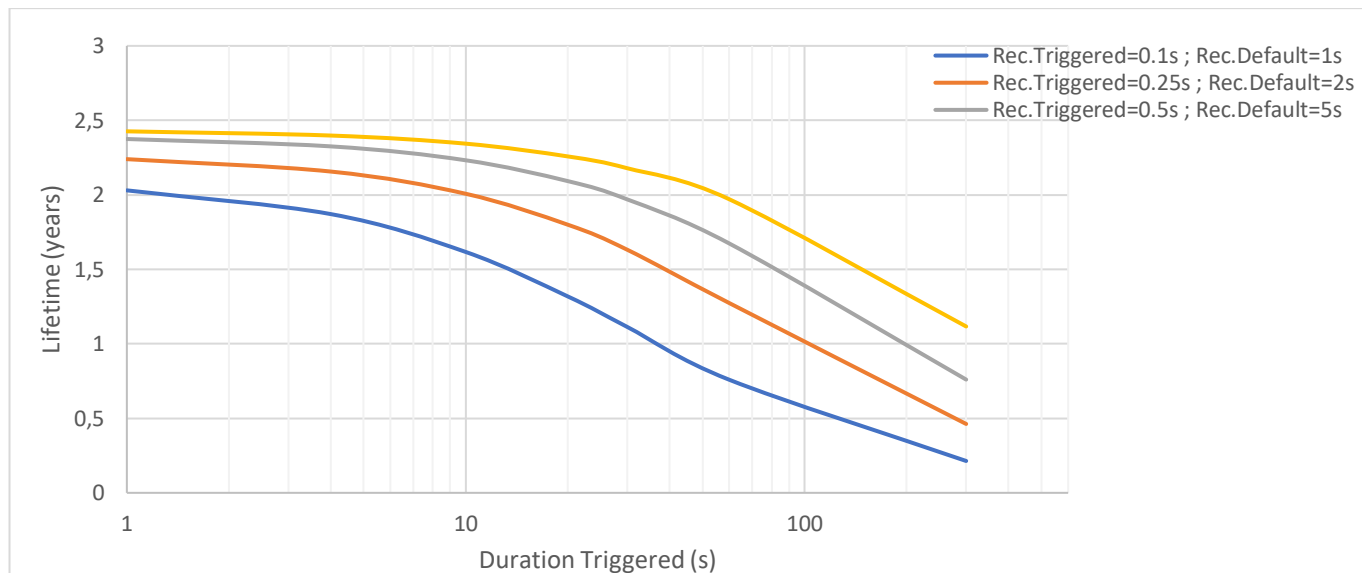

🕒 Lifetime depending on state duration « Triggered » and transmit recurrences in « Triggered / Default » :

Parameter	Power	Resp. Triggered	Resp. Default	Long Sleep	Duration Default	Nb evt/day
Fixed value	+4 dBm	Power Save	Power Save	No	60s	150